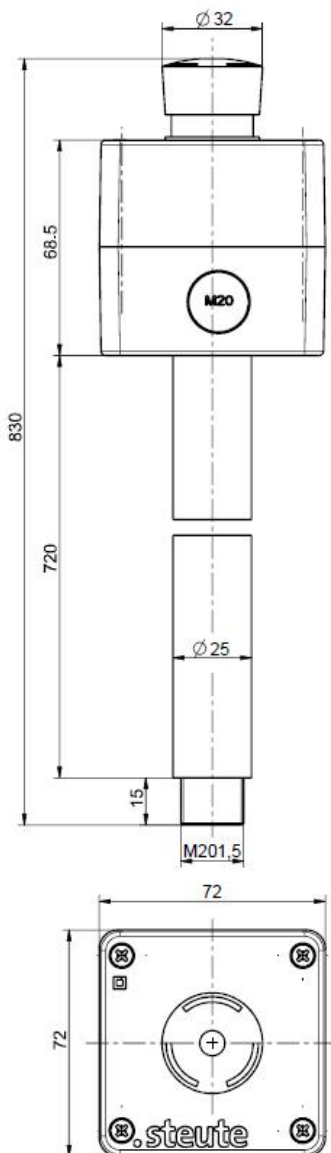

## Supporting bar for foot-switch with emergency-stop push-button

Material number: 1188026 (Material number (old): 04.81.1107)

### Features/Options

- Aluminium tubing , silver matt anodised
- Emergency-stop push-button 2NC, latching
- Switching capacity: 250 VAC / 5 A

### Dimensions

Errors and omissions excepted.